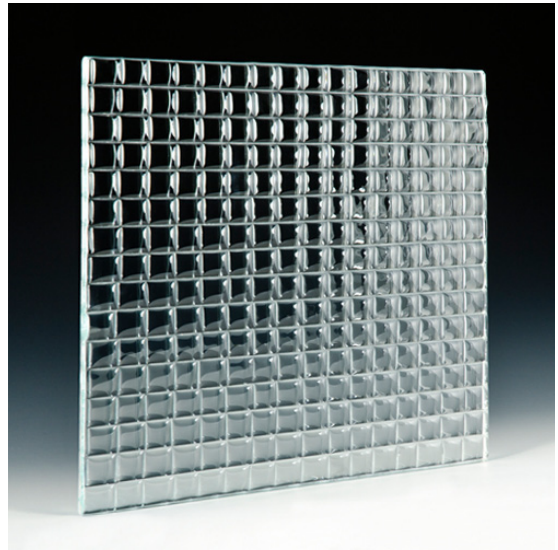

GRILLE TEXTURED GLASS

PRODUCT INFORMATION

Formation Series Grille Textured Glass is an off shoot of our extremely popular Convex Glass Series. Produced with a Convex Style mold, the design is reduced in size to create a dazzling, micro pattern. This contemporary glass can be produced in clear or low iron glass, and in panels up to 5'0 x 10'0. Each panel will be safety tempered to meet building code requirements. For added effect, frosted, fire frosted, and color finishes can be easily applied to create a stronger privacy effect or a more colorful appearance.

MAXIMUM PANEL SIZE		FEET	METERS			
Annealed or Tempered		5 x 10	1,5 x 3,0			
GLASS TYPES / THICKNESS		1/4" 6 MM	3/8" 10 MM	1/2" 12 MM	5/8" 15 MM	3/4" 19 MM
Clear		•	•	•	•	•
Low Iron		•	•	•	•	•
Tints	Aqua Blue, Blue, Green	•				
	Black	•	•	•		
	Bronze	•	•	•		
Edgework		Machine flat polished				
Color Finishes		Lucent, Gemstone, Duotone, Pearl, Satin				
Privacy Finishes		Frosted or Etched				
Safety		Tempered, Laminated				
Cleaning		Our glass products can be cleaned with liquid cleaners and paper towels, or soft clothes. Liquid cleaners with out ammonia will help reduce streaks on the glass. Avoid all abrasive cleaning materials.				