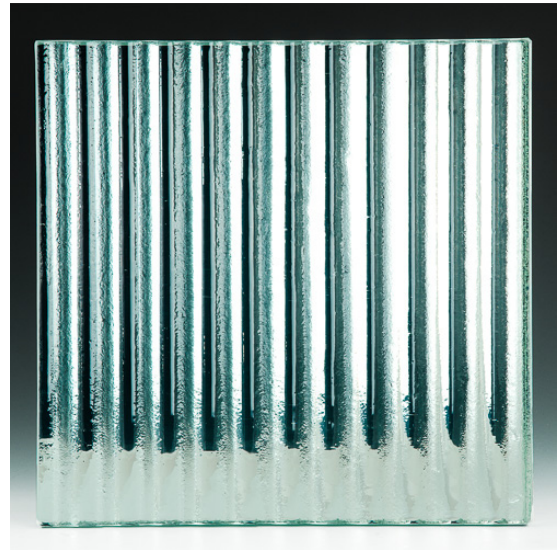

ARROYO CLEAR SILVERED

PRODUCT INFORMATION

Arroyo Clear Silvered Glass combines various architectural glass details into one final portrait. The Linear Flutes are produced in a wide pattern and lightly touched with our Sandstone texture. At the same time, the Flutes are formed into a wavy, corrugated shape, and separated by thin clear lines of pattern. On top of all this, our Arroyo Silver glass is laminated to a mirror back panel, which highlights and greatly enhances the minute details in the texture. Ideal for all cladding and wall mounting applications, this safety glass can be produced in clear or low iron glass, and in panels up to 5'0 x 10'0.

Applications: Cladding, Doors, Feature Walls

MAXIMUM PANEL SIZE	FEET	METERS				
Annealed or Tempered	5 x 10	1.5 x 3.0	* Some Directional Textures available up to 6'0 wide			
GLASS TYPES / THICKNESS	1/4" 6 MM	5/16" 8 MM	3/8" 10 MM	1/2" 12 MM	5/8" 15 MM	3/4" 19 MM
Clear	•	•	•	•	•	•
Low Iron	•	•	•	•	•	•
Tints	Aqua Blue, Blue, Green					
	•		•		•	
	•		•		•	
	•		•		•	
Edgework	Machine flat polished					
Color Finishes	Lucent, Gemstone, Duotone, Pearl					
Privacy Finishes	Frosted or Etched					
Safety	Tempered, Laminated					
Cleaning	Our glass products can be cleaned with liquid cleaners and paper towels, or soft clothes. Liquid cleaners with out ammonia will help reduce streaks on the glass. Avoid all abrasive cleaning materials.					